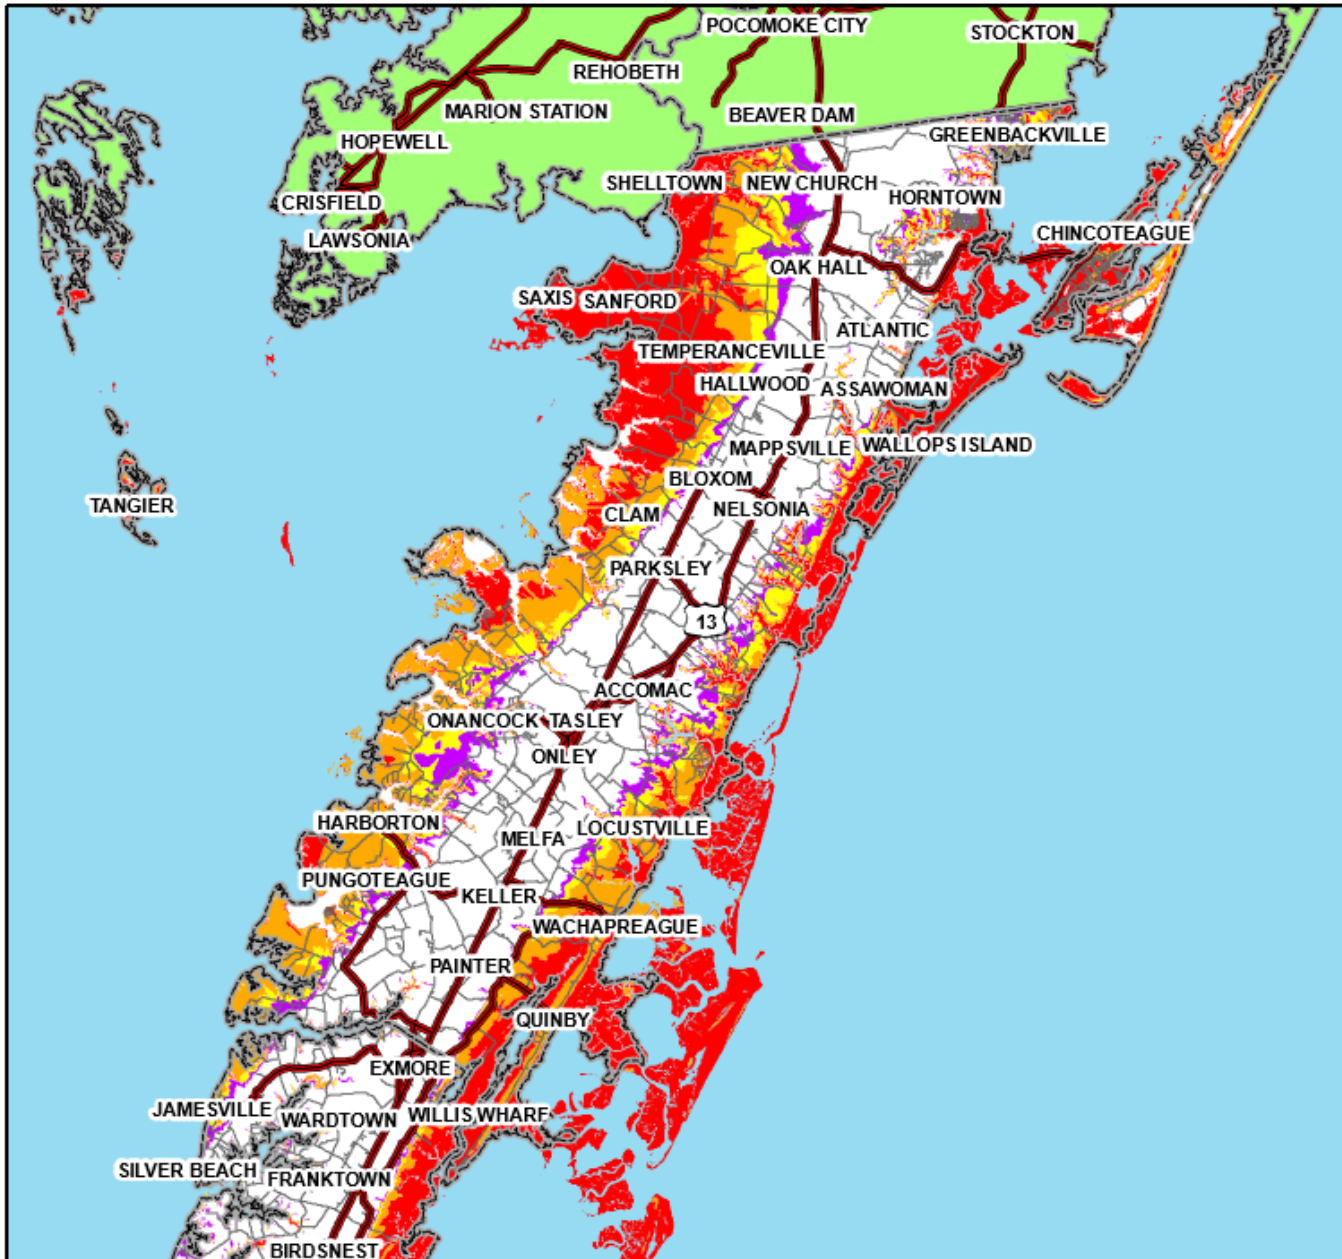

Commonwealth of Virginia Storm Surge Inundation Maps

Accomack

Storm Surge Inundation

- Area Not Included
- Category 1
- Category 2
- Category 3
- Category 4
- Interstates
- Primary Routes
- Addressed Roads
- Jurisdiction Boundaries